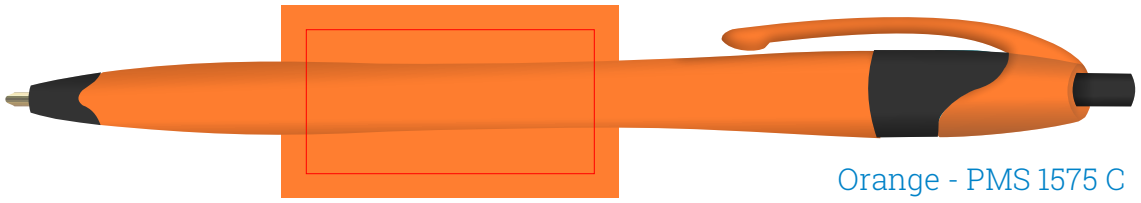

Light Blue - PMS 2925 C

Dark Blue - Dark Blue C

Lime Green - PMS 367 C

Dark Green - PMS 3500 C

Grey - PMS 425 C

Orange - PMS 1575 C

Pink - PMS 217 C

Purple - PMS 3515 C

Yellow - Yellow C