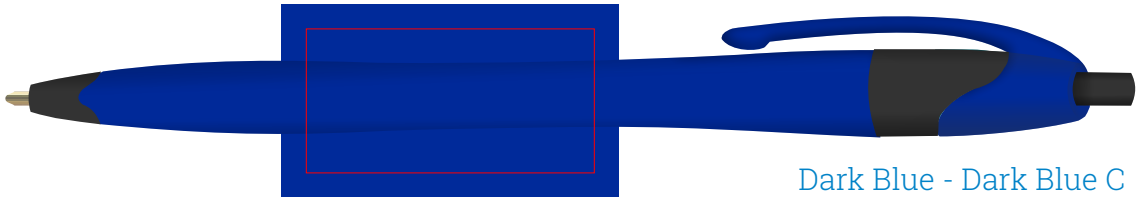

Light Blue - PMS 2925 C

Dark Blue - Dark Blue C

Lime Green - PMS 367 C

Dark Green - PMS 3500 C

Grey - PMS 425 C

Orange - PMS 1575 C

Pink - PMS 217 C

Purple - PMS 3515 C

Yellow - Yellow C