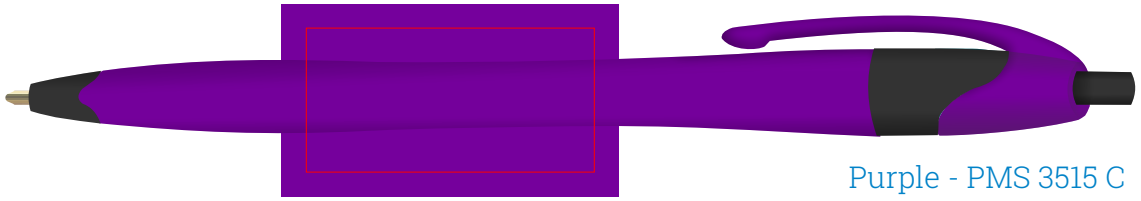

Light Blue - PMS 2925 C

Dark Blue - Dark Blue C

Lime Green - PMS 367 C

Dark Green - PMS 3500 C

Grey - PMS 425 C

Orange - PMS 1575 C

Pink - PMS 217 C

Purple - PMS 3515 C

Yellow - Yellow C